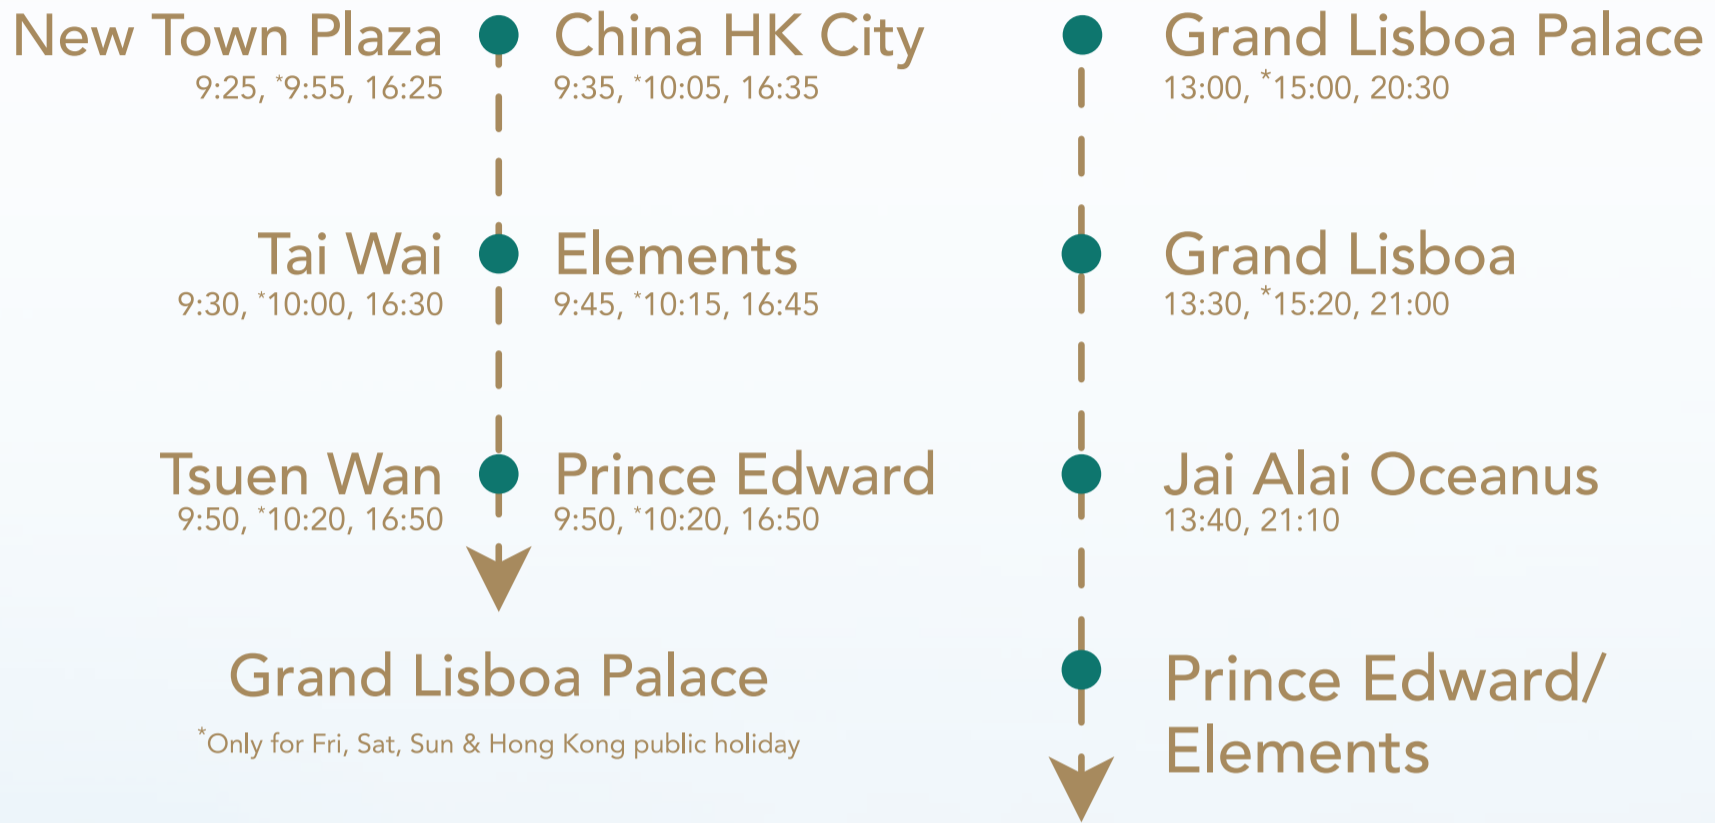

Ticketing and
Schedule

Hong Kong Cross-border Bus

GLP Pick-up Point :
B1, North Lobby Cross-border Bus Station

Enquiry : (853) 8881 8838

Terms and Conditions Apply