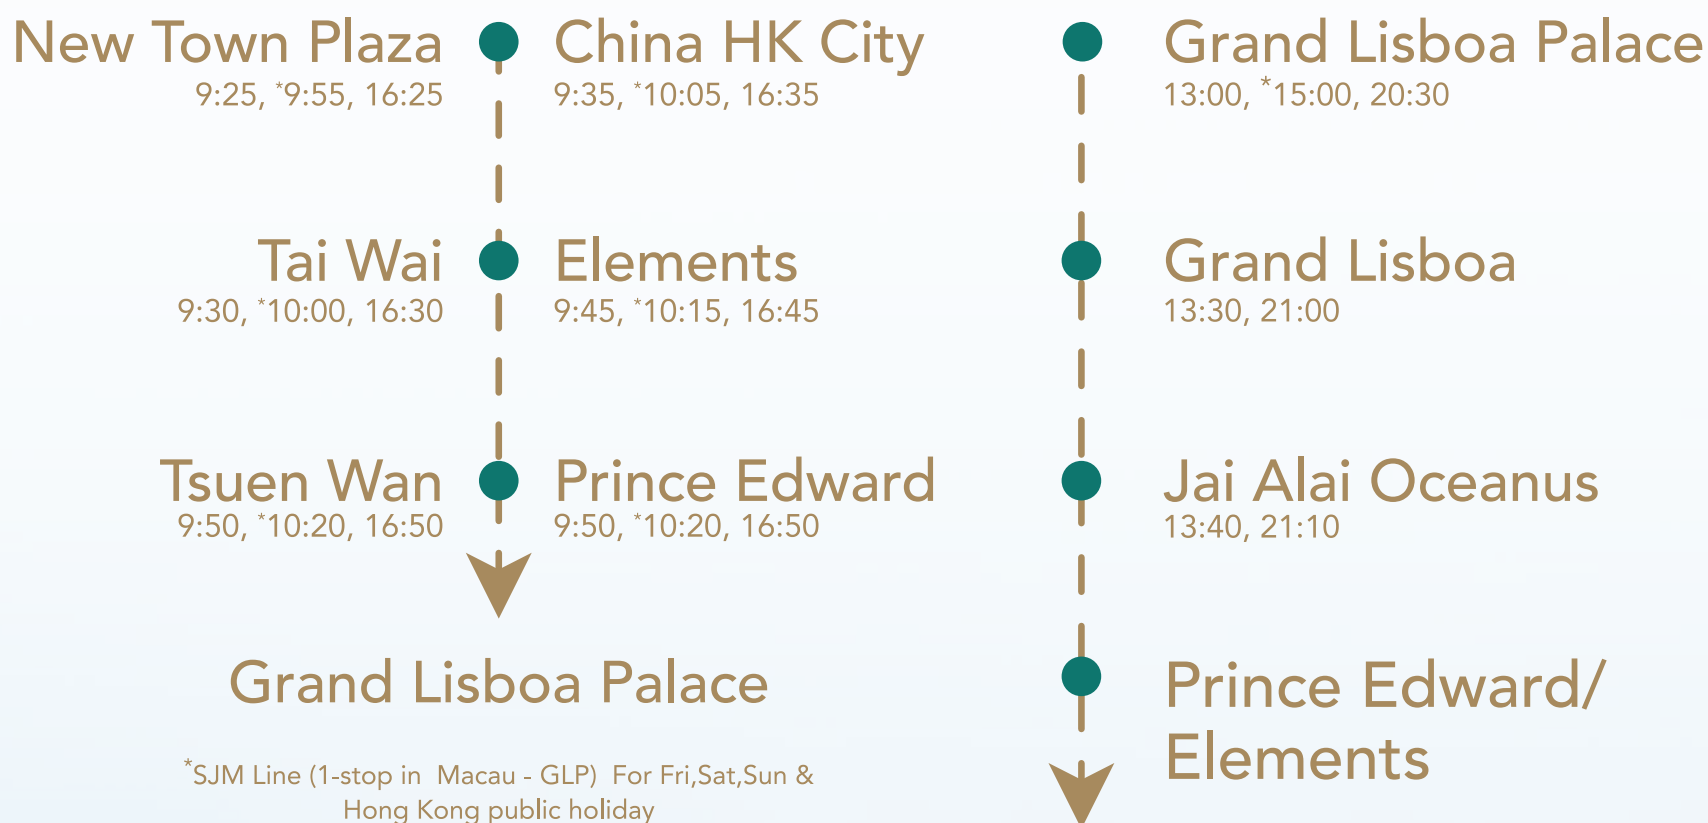

Ticketing and
Schedule

Hong Kong Cross-border Bus

GLP Pick-up Point :
B1, North Lobby Cross-border Bus Station

Enquiry : (853) 8881 8838

Terms and Conditions Apply