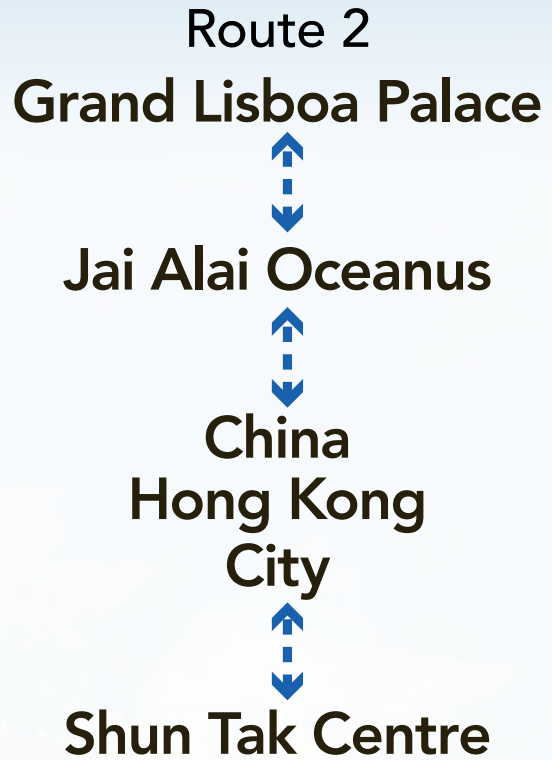

HK-MO Shuttle Limo "SJM Express"

GLP Pick up Point - GLP West Entrance

Enquiry: (853) 2899 3833