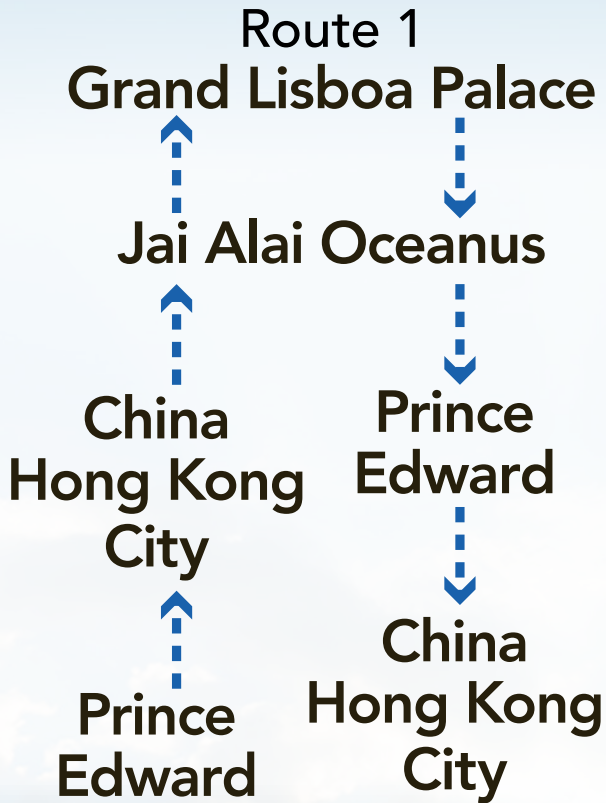

HK-MO Shuttle Limo "SJM Express"

GLP Pick up Point - GLP West Entrance

Enquiry: (853) 2899 3833